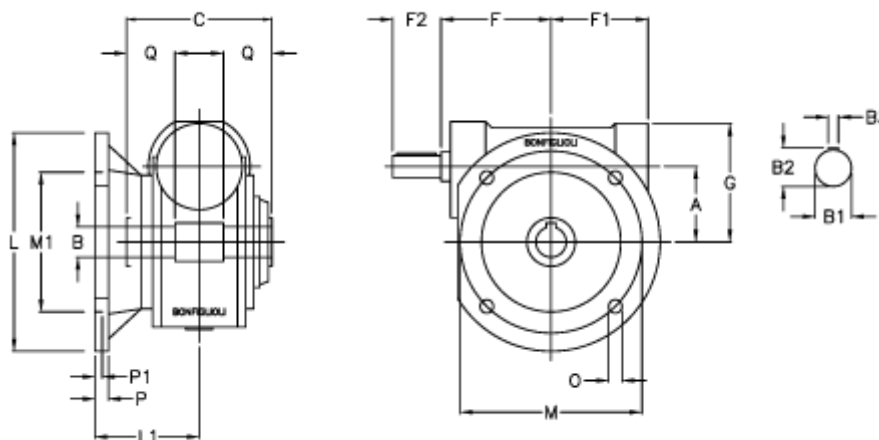

Article number: 3901150080500

Description: Worm gear with solid input shaft
VF 150FC-80-HS

Measures

a	= 150.0	F1 = 179	P = 22
B	= 50	F2 = 65	P1 = 13
B1	= 35	g = 218	Q = 55.0
B2	= 38	L = 350	
B3	= 10	L1 = 145.5	
C	= 175	m = 290	
Description	= VF 150FC-xx-HS	M1 = 200	
F	= 185.0	O = 18	